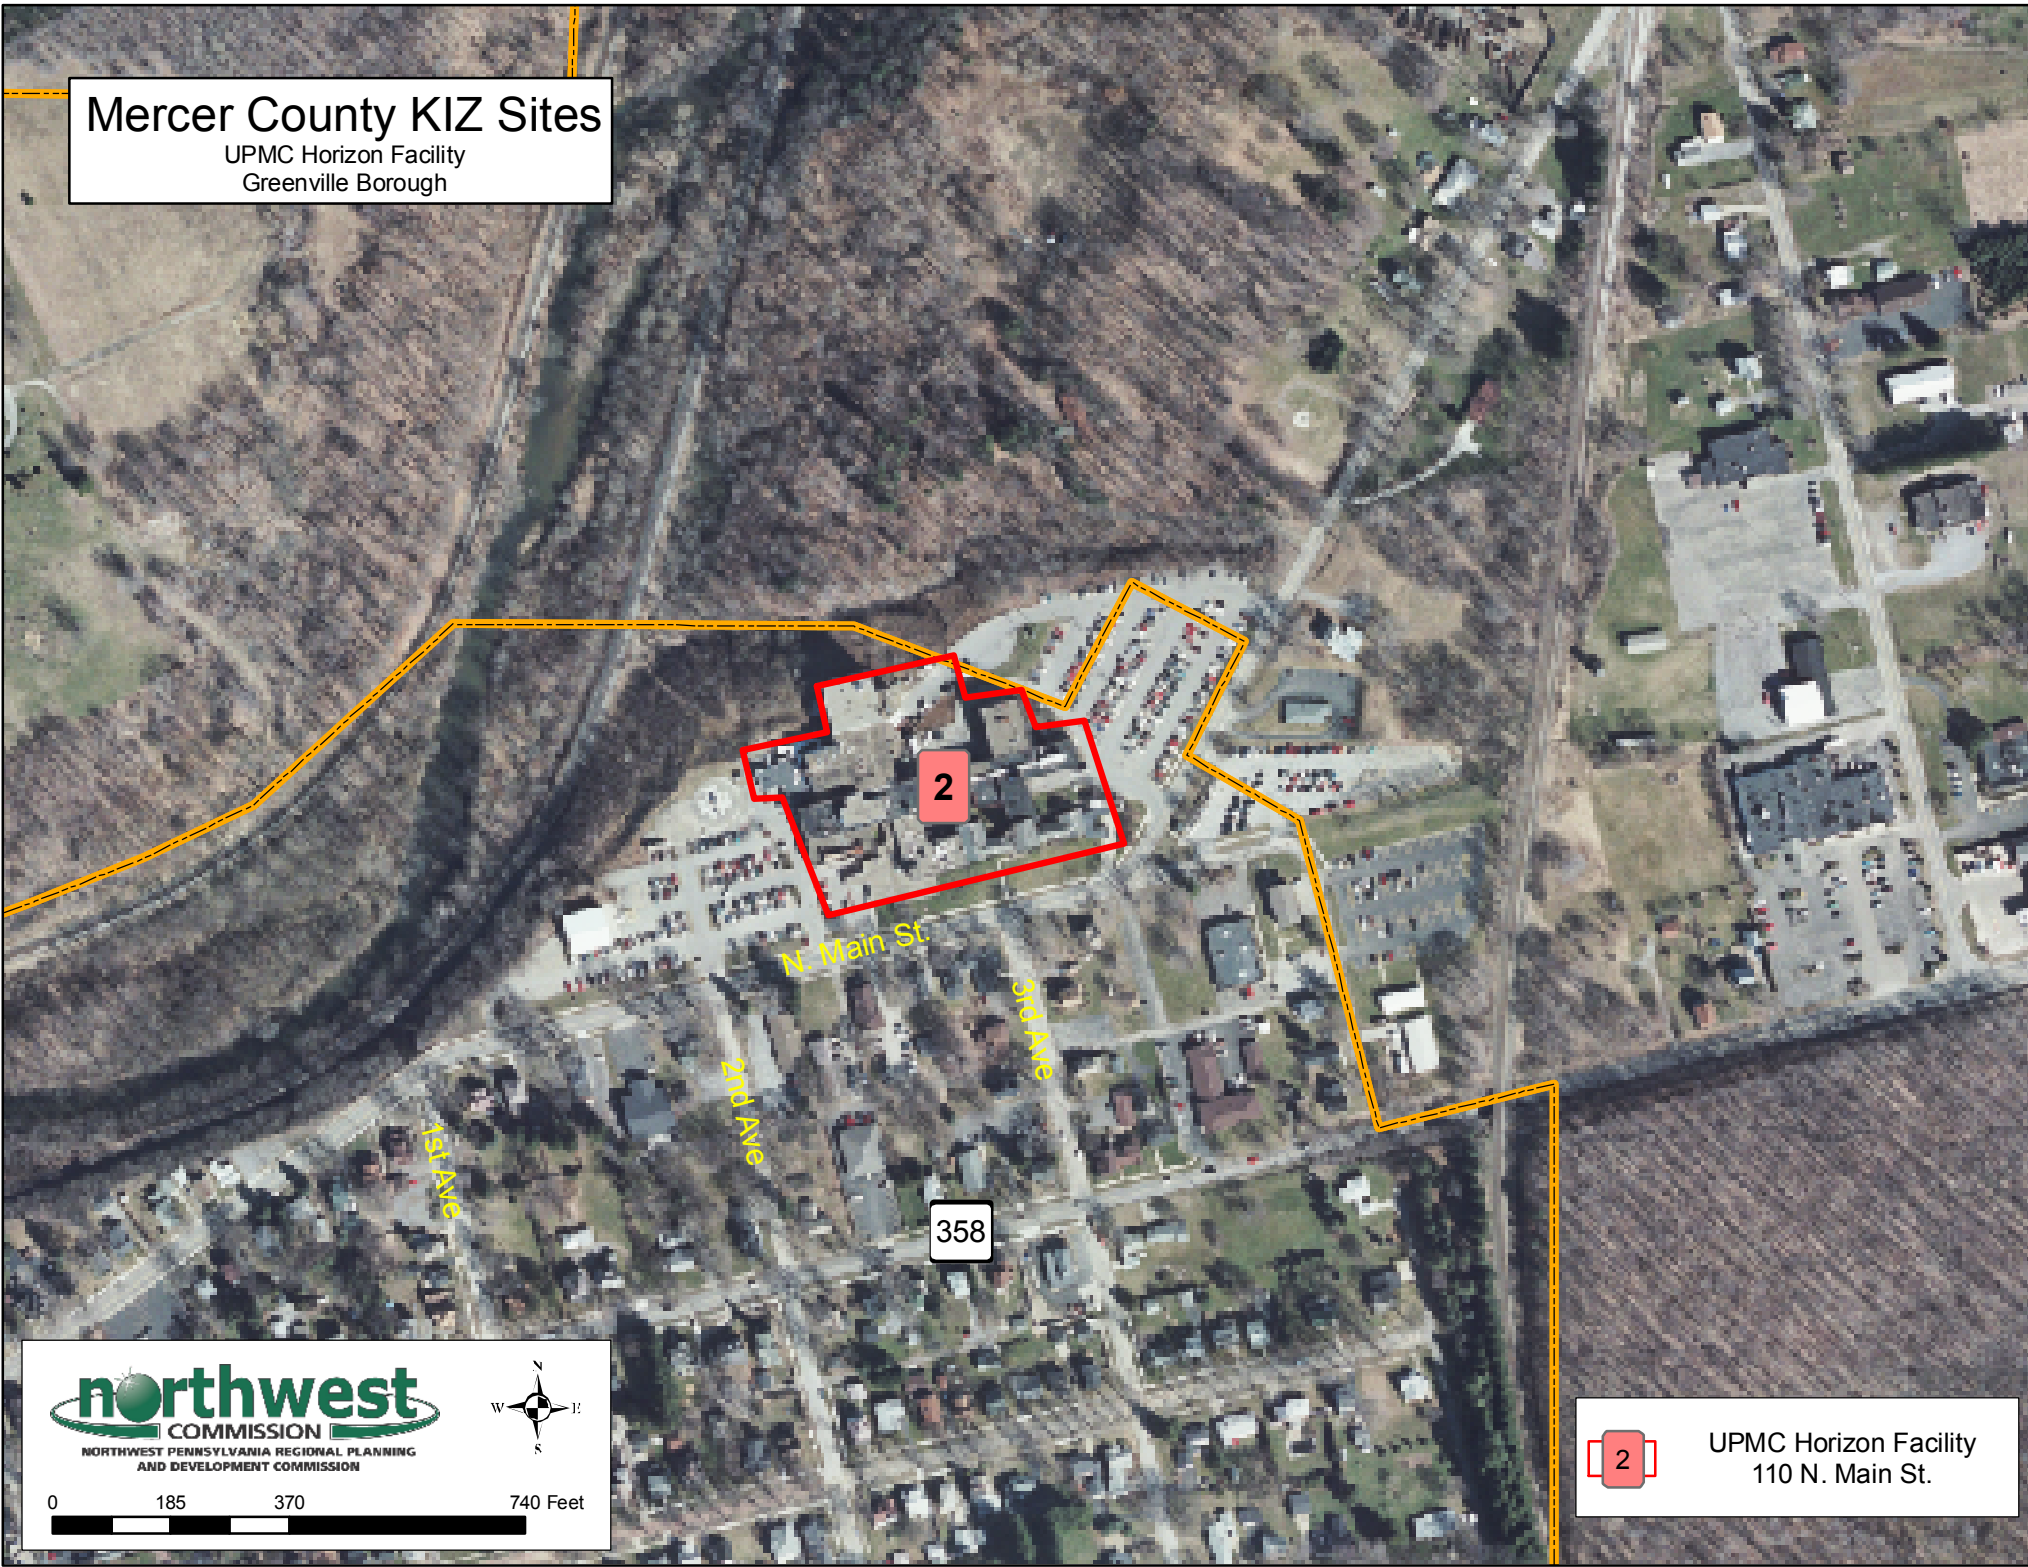

Mercer County KIZ Sites

UPMC Horizon Facility
Greenville Borough

0 185 370 740 Feet

UPMC Horizon Facility
110 N. Main St.