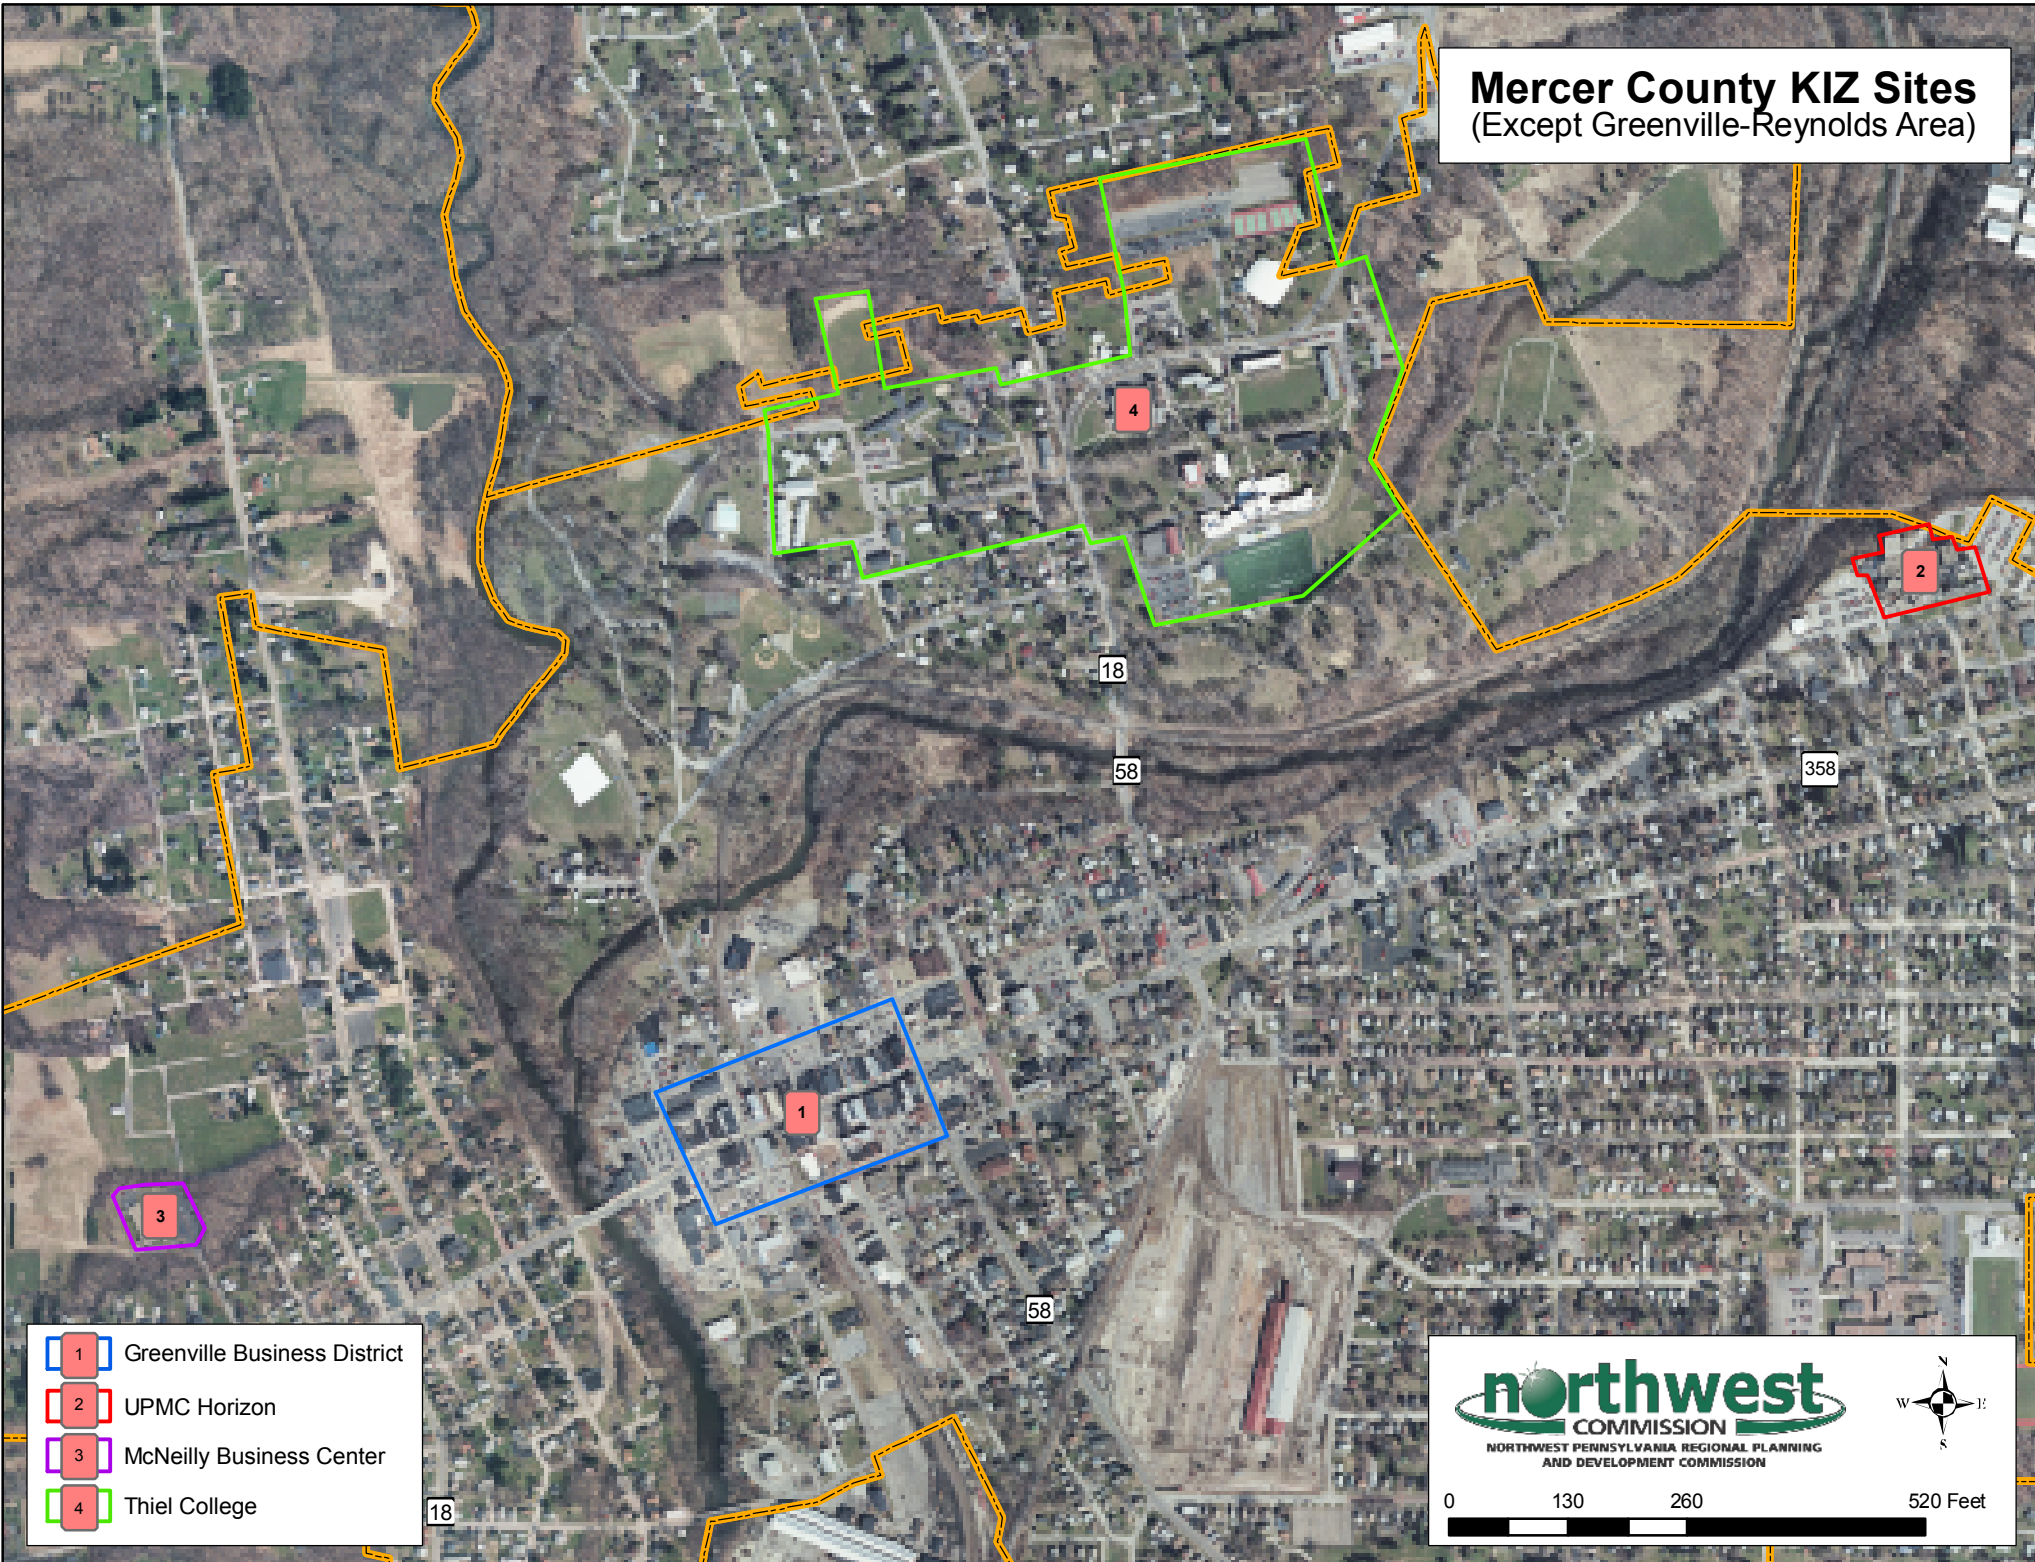

# Mercer County KIZ Sites (Except Greenville-Reynolds Area)

- 1 Greenville Business District
- 2 UPMC Horizon
- 3 McNeilly Business Center
- 4 Thiel College

**northwest**  
COMMISSION  
NORTHWEST PENNSYLVANIA REGIONAL PLANNING  
AND DEVELOPMENT COMMISSION

0 130 260 520 Feet