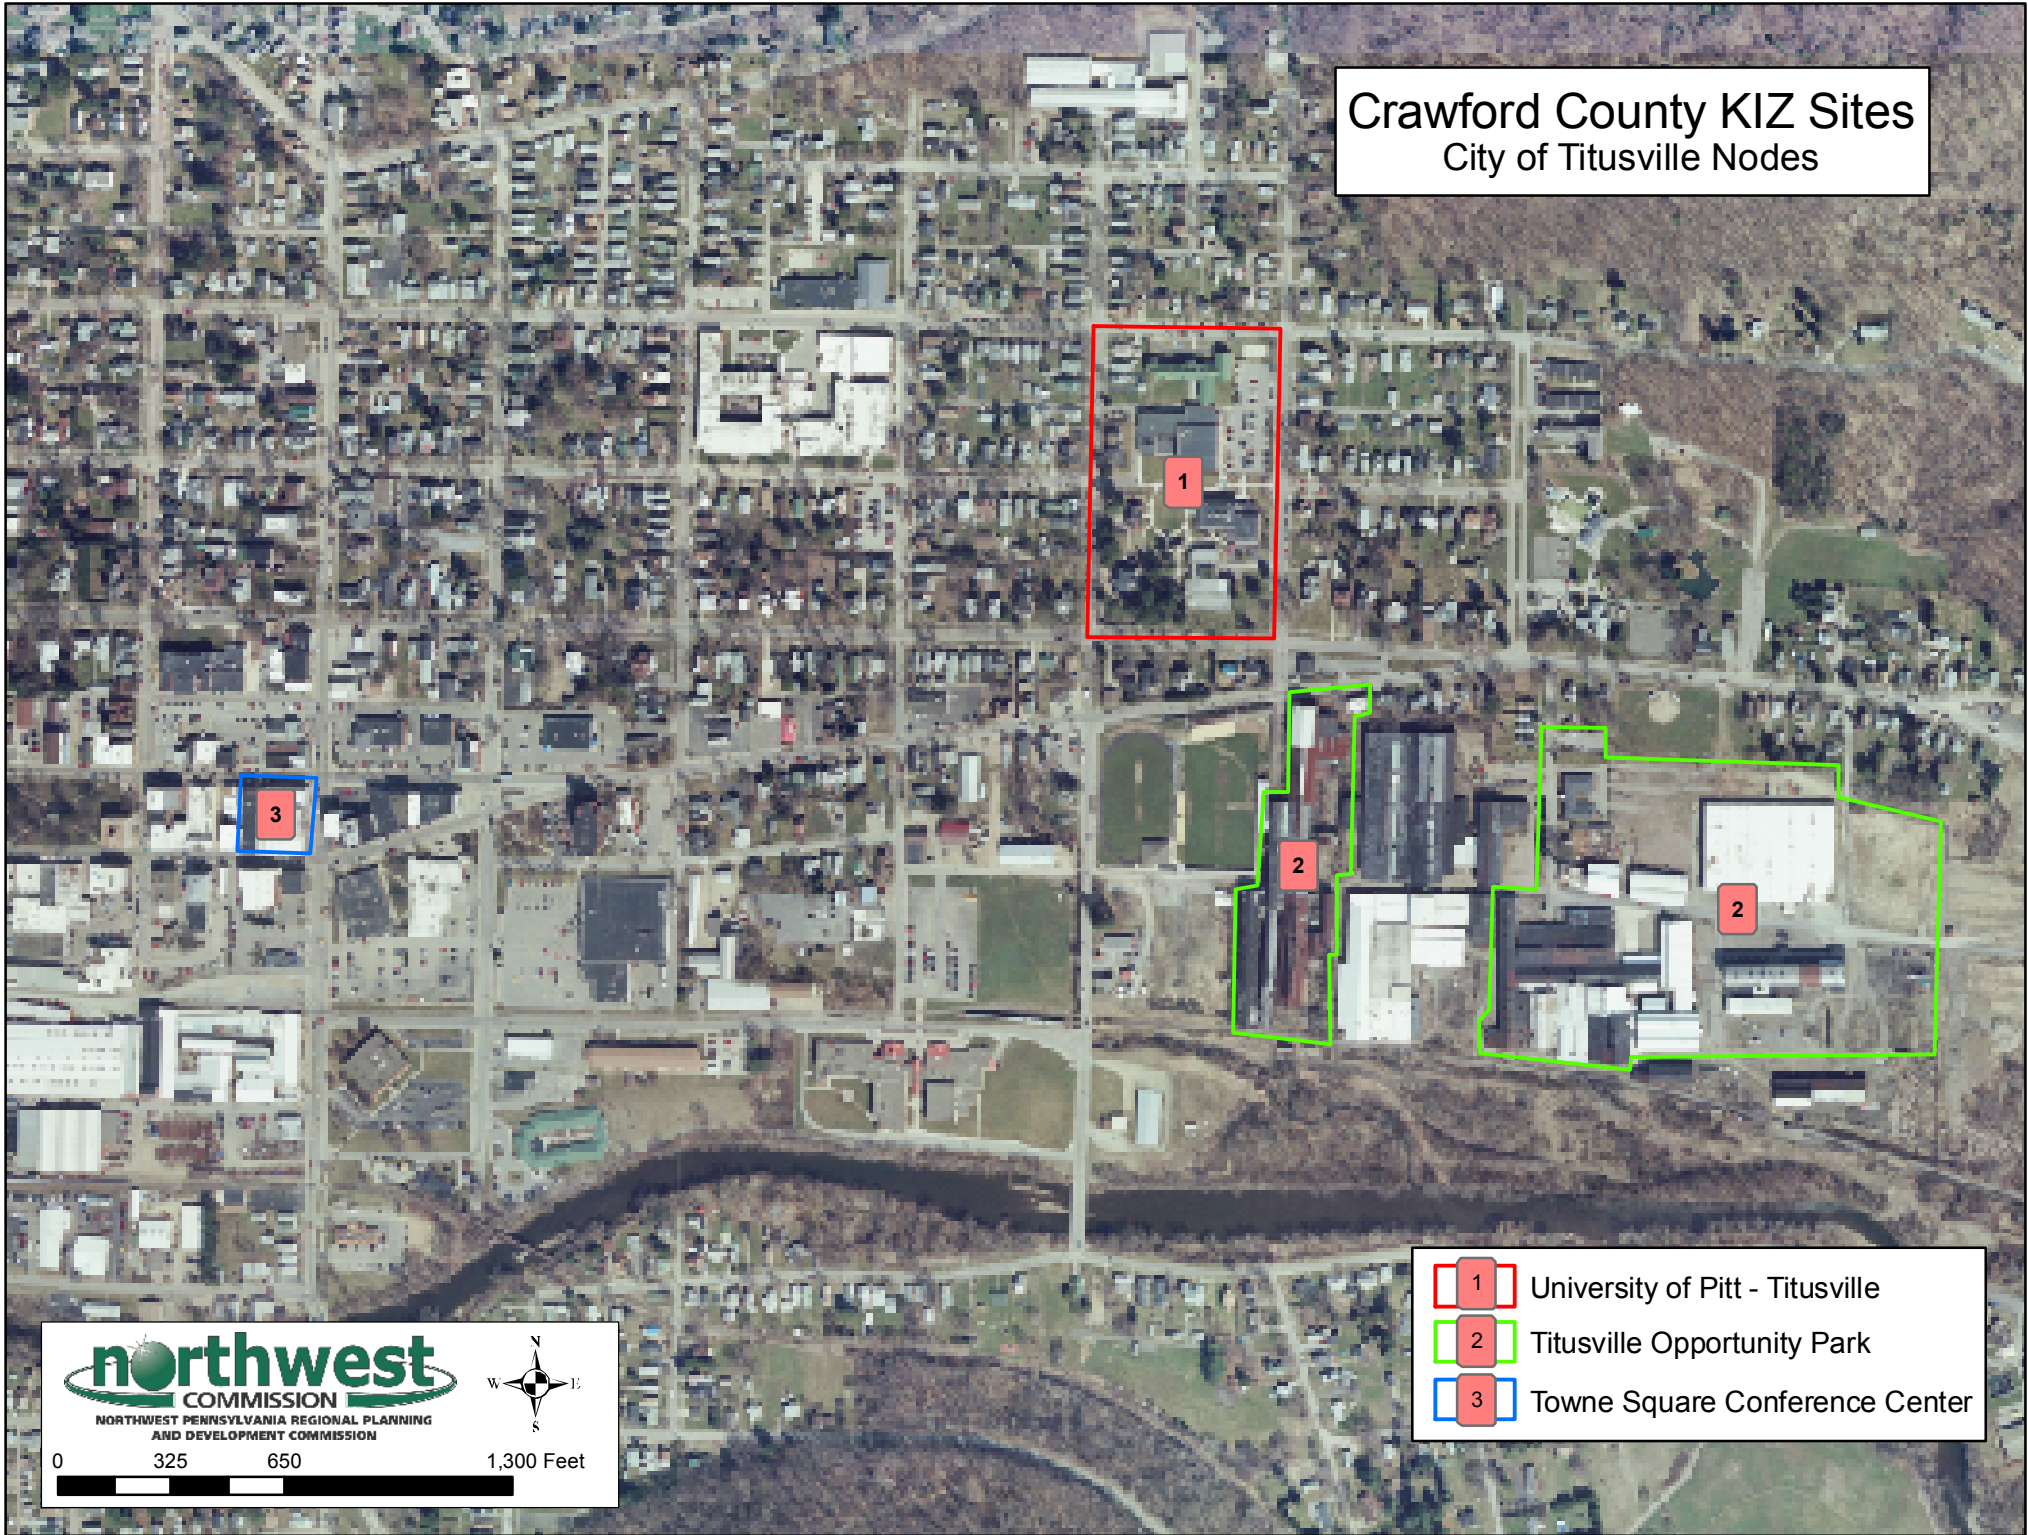

Crawford County KIZ Sites

City of Titusville Nodes

- 1 University of Pitt - Titusville
- 2 Titusville Opportunity Park
- 3 Towne Square Conference Center

northwest
COMMISSION
NORTHWEST PENNSYLVANIA REGIONAL PLANNING
AND DEVELOPMENT COMMISSION

0 325 650 1,300 Feet