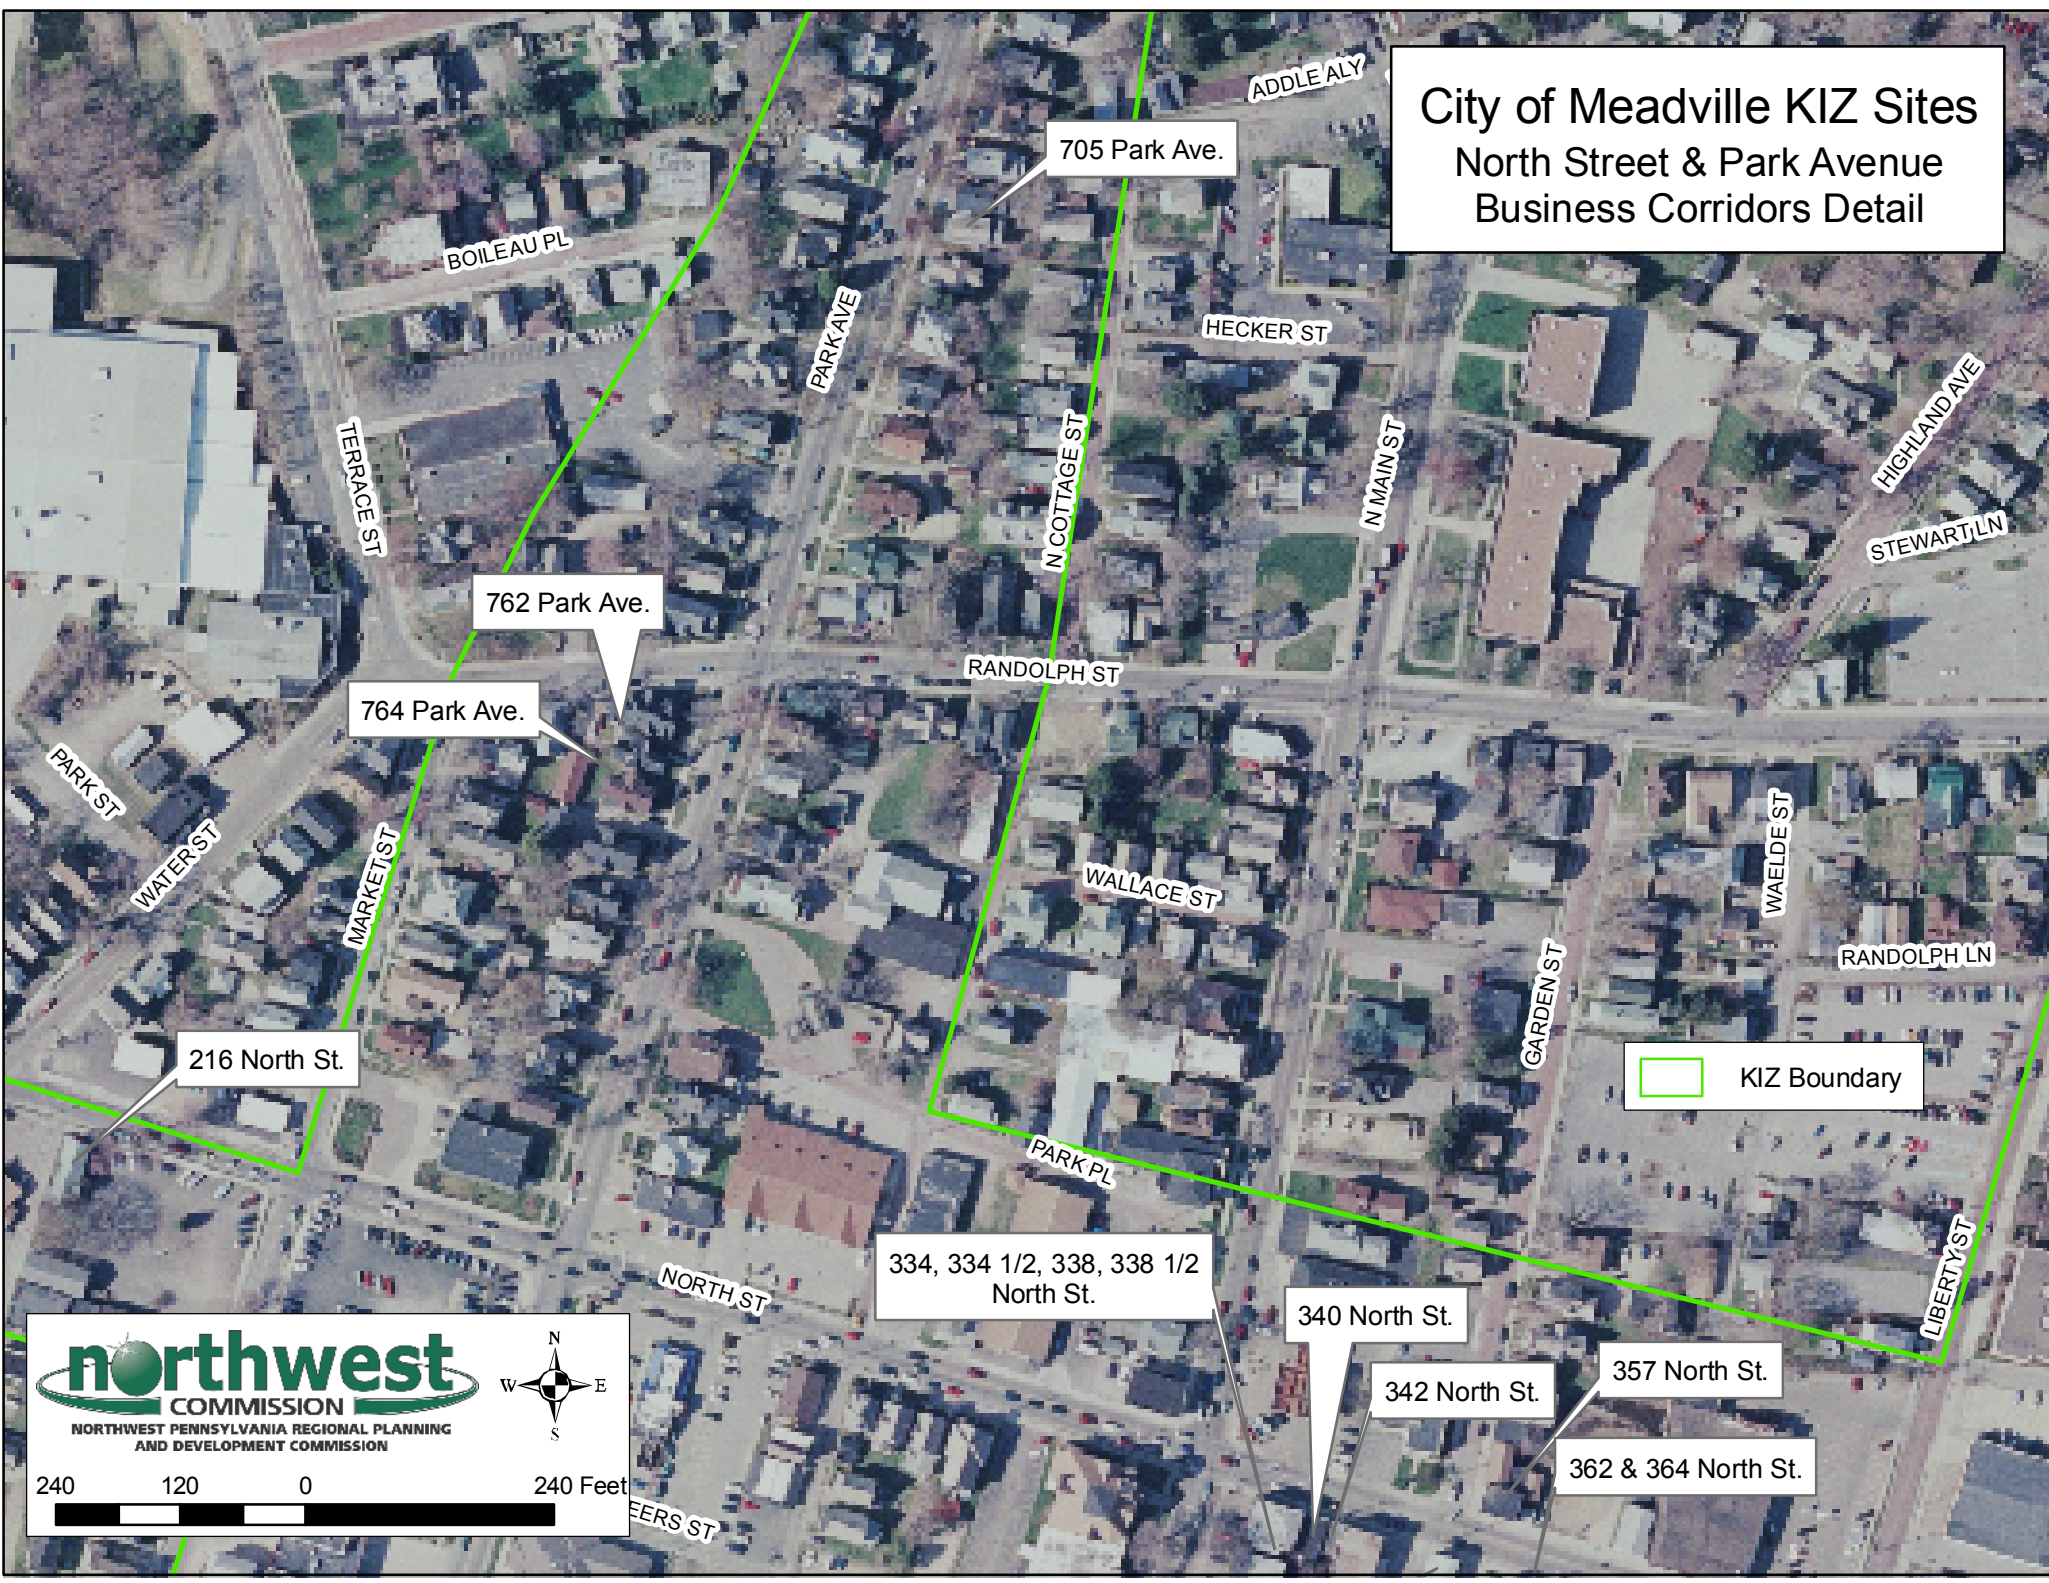

City of Meadville KIZ Sites North Street & Park Avenue Business Corridors Detail

 KIZ Boundary

northwest
COMMISSION
NORTHWEST PENNSYLVANIA REGIONAL PLANNING
AND DEVELOPMENT COMMISSION

N
E
S
W

240 120 0 240 Feet