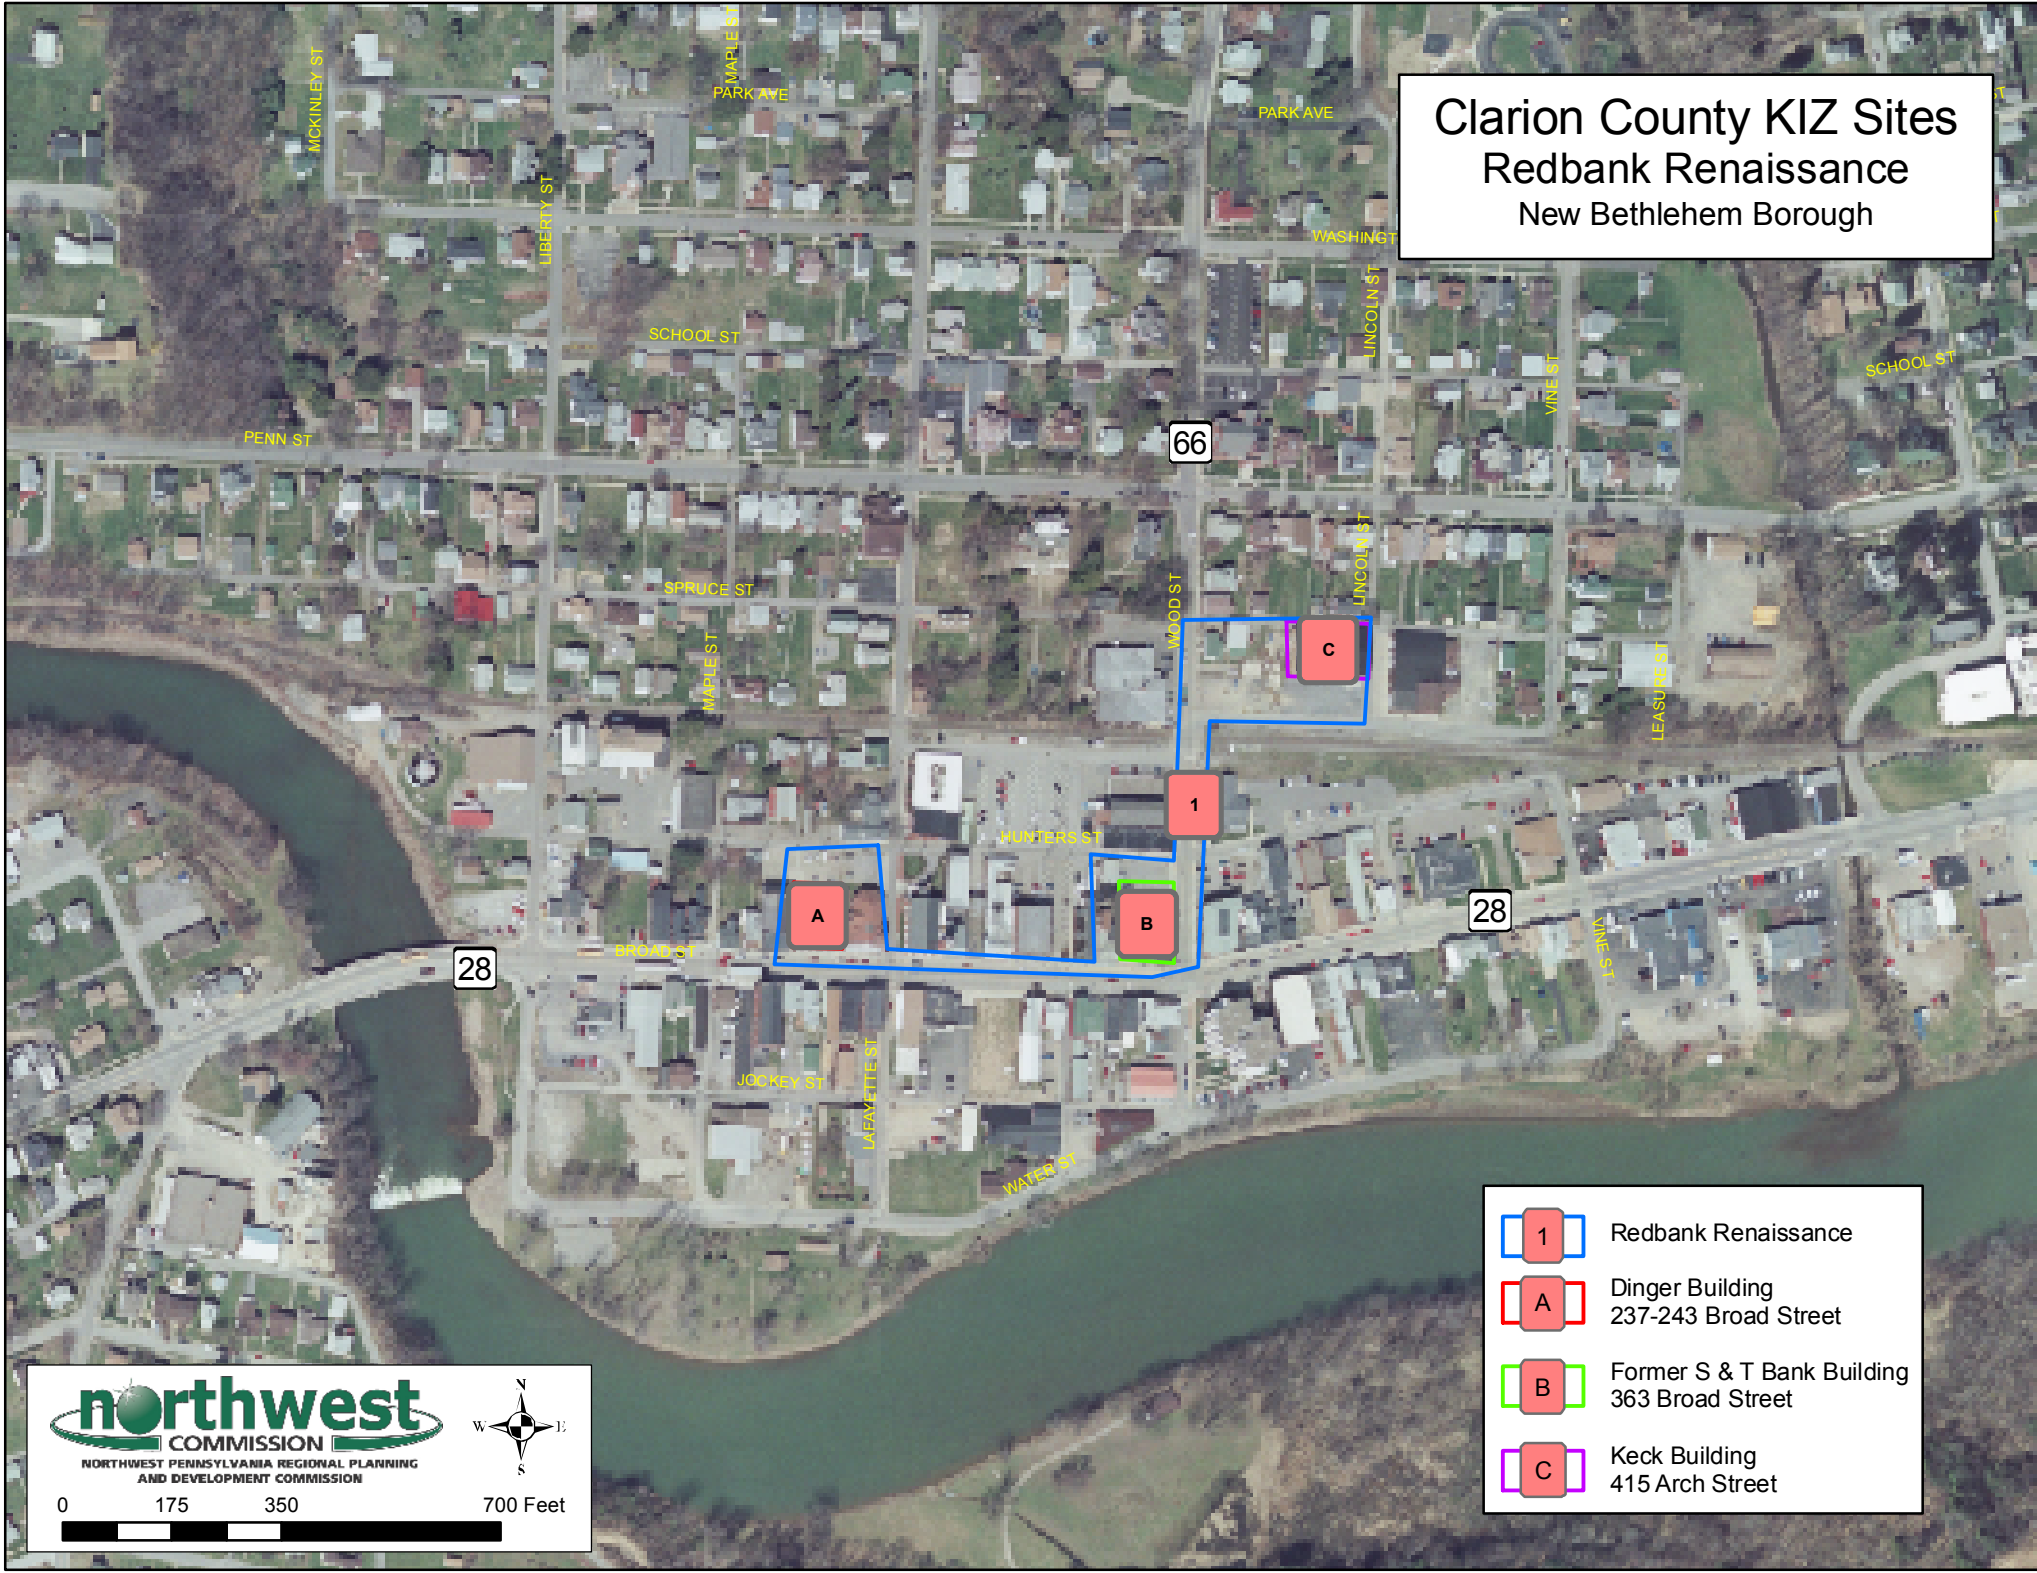

Clarion County KIZ Sites Redbank Renaissance New Bethlehem Borough

- 1 Redbank Renaissance
- A Dinger Building
237-243 Broad Street
- B Former S & T Bank Building
363 Broad Street
- C Keck Building
415 Arch Street