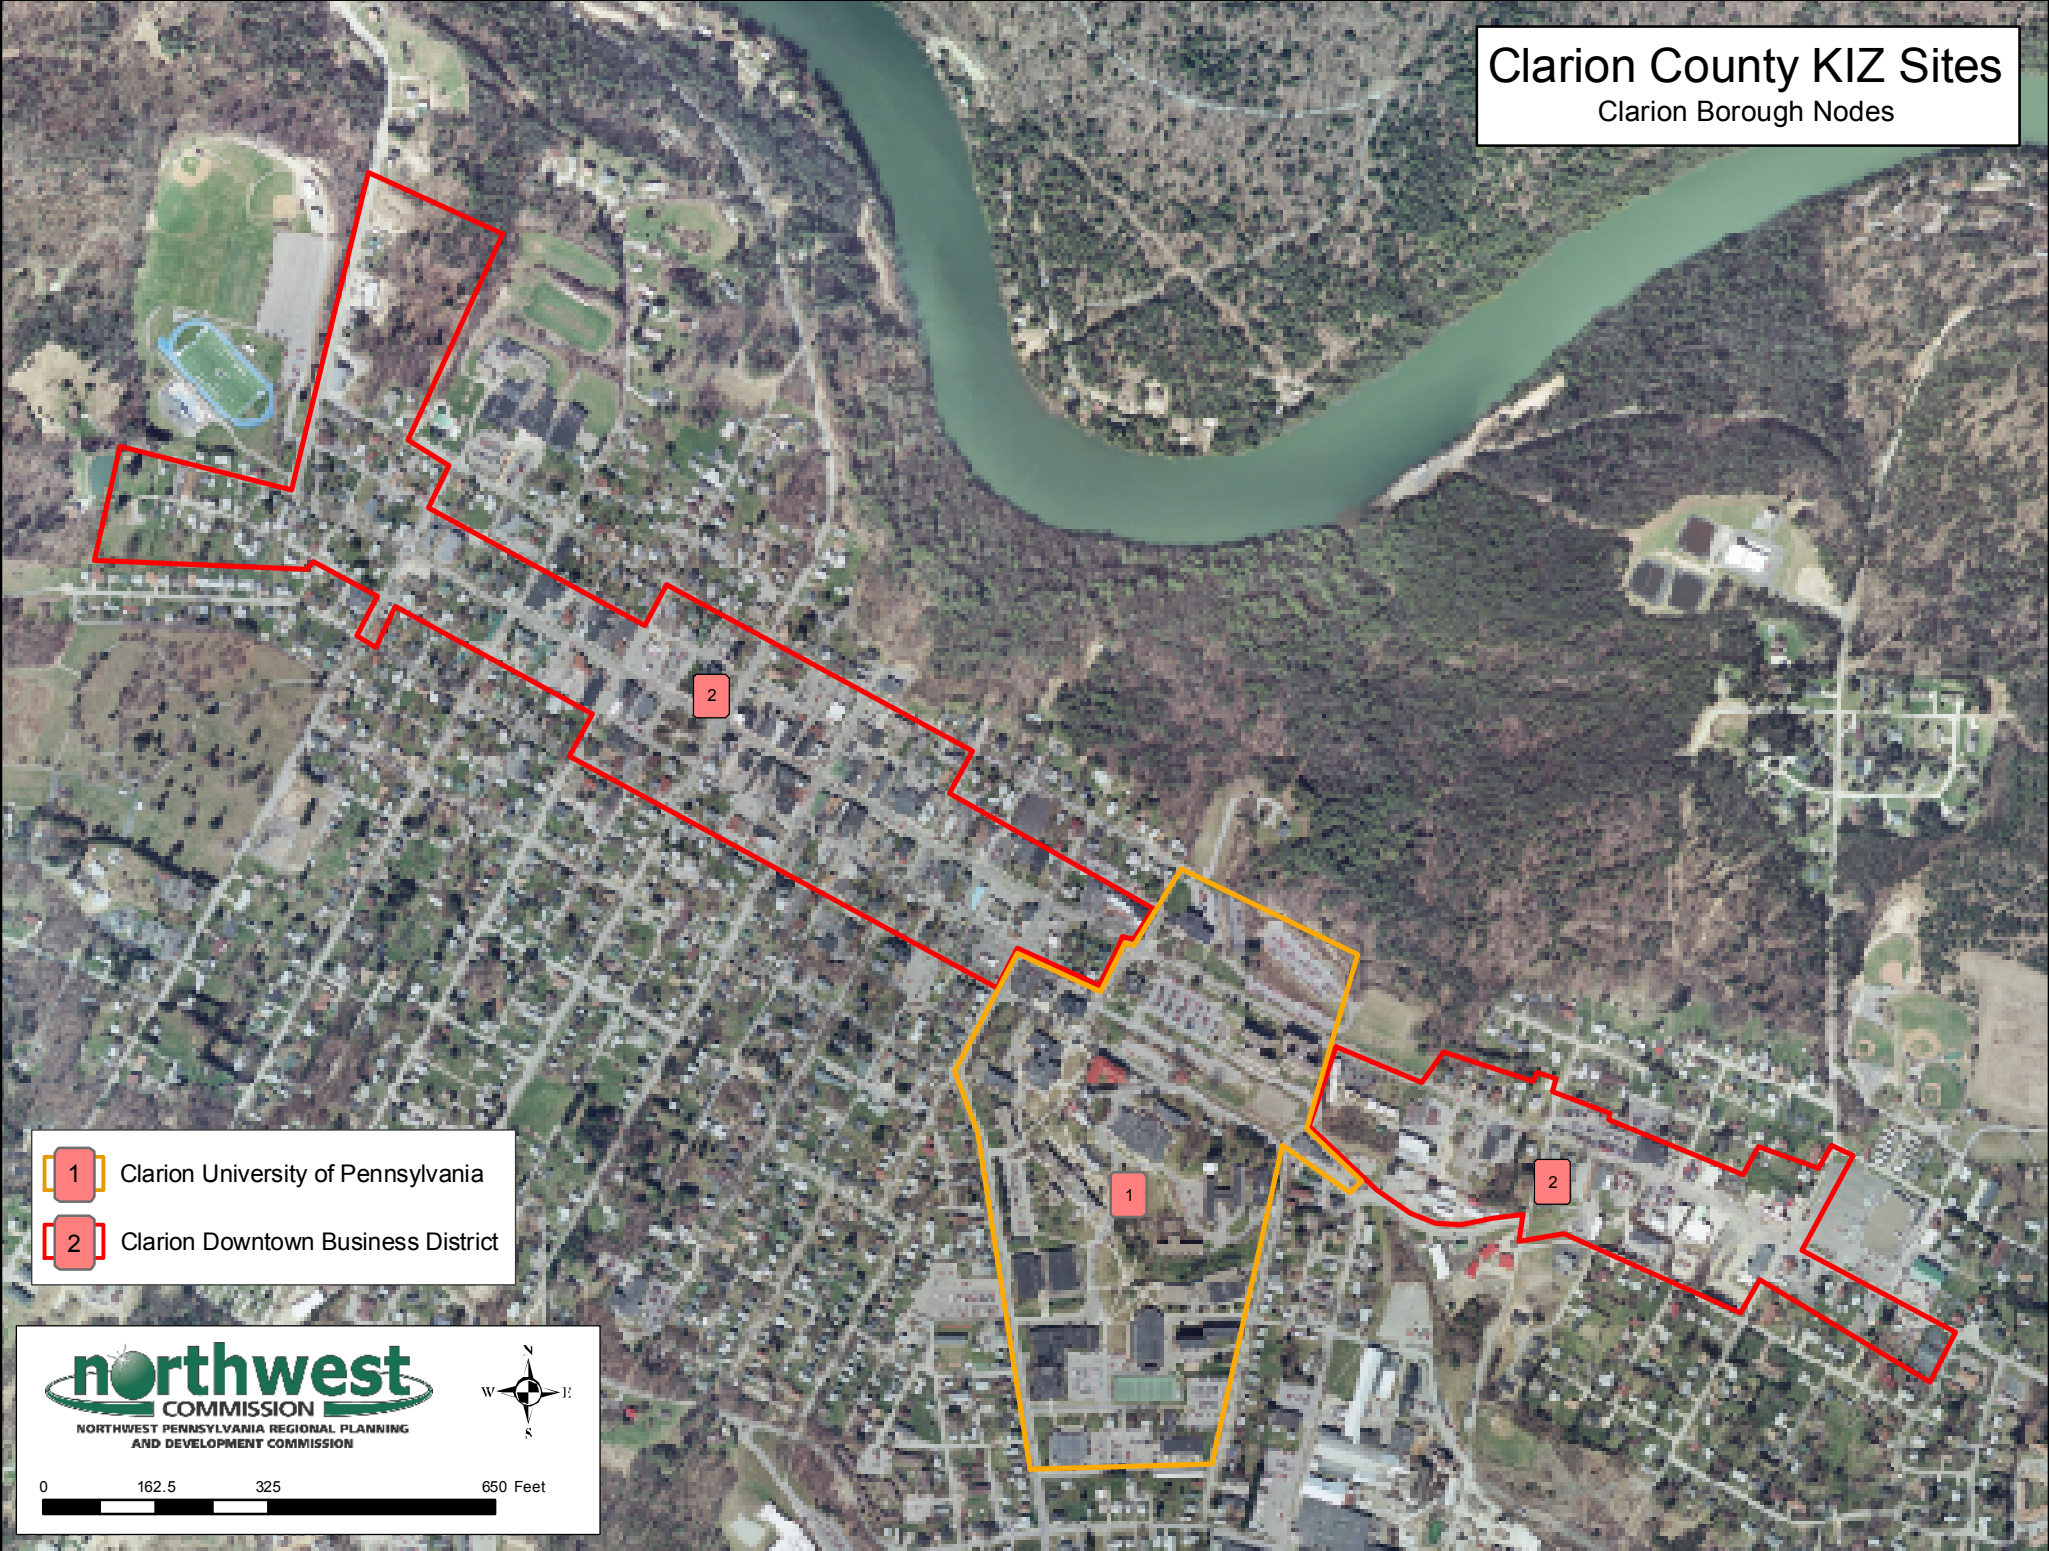

# Clarion County KIZ Sites

Clarion Borough Nodes

- 1 Clarion University of Pennsylvania
- 2 Clarion Downtown Business District

**northwest**  
COMMISSION  
NORTHWEST PENNSYLVANIA REGIONAL PLANNING  
AND DEVELOPMENT COMMISSION

0 162.5 325 650 Feet