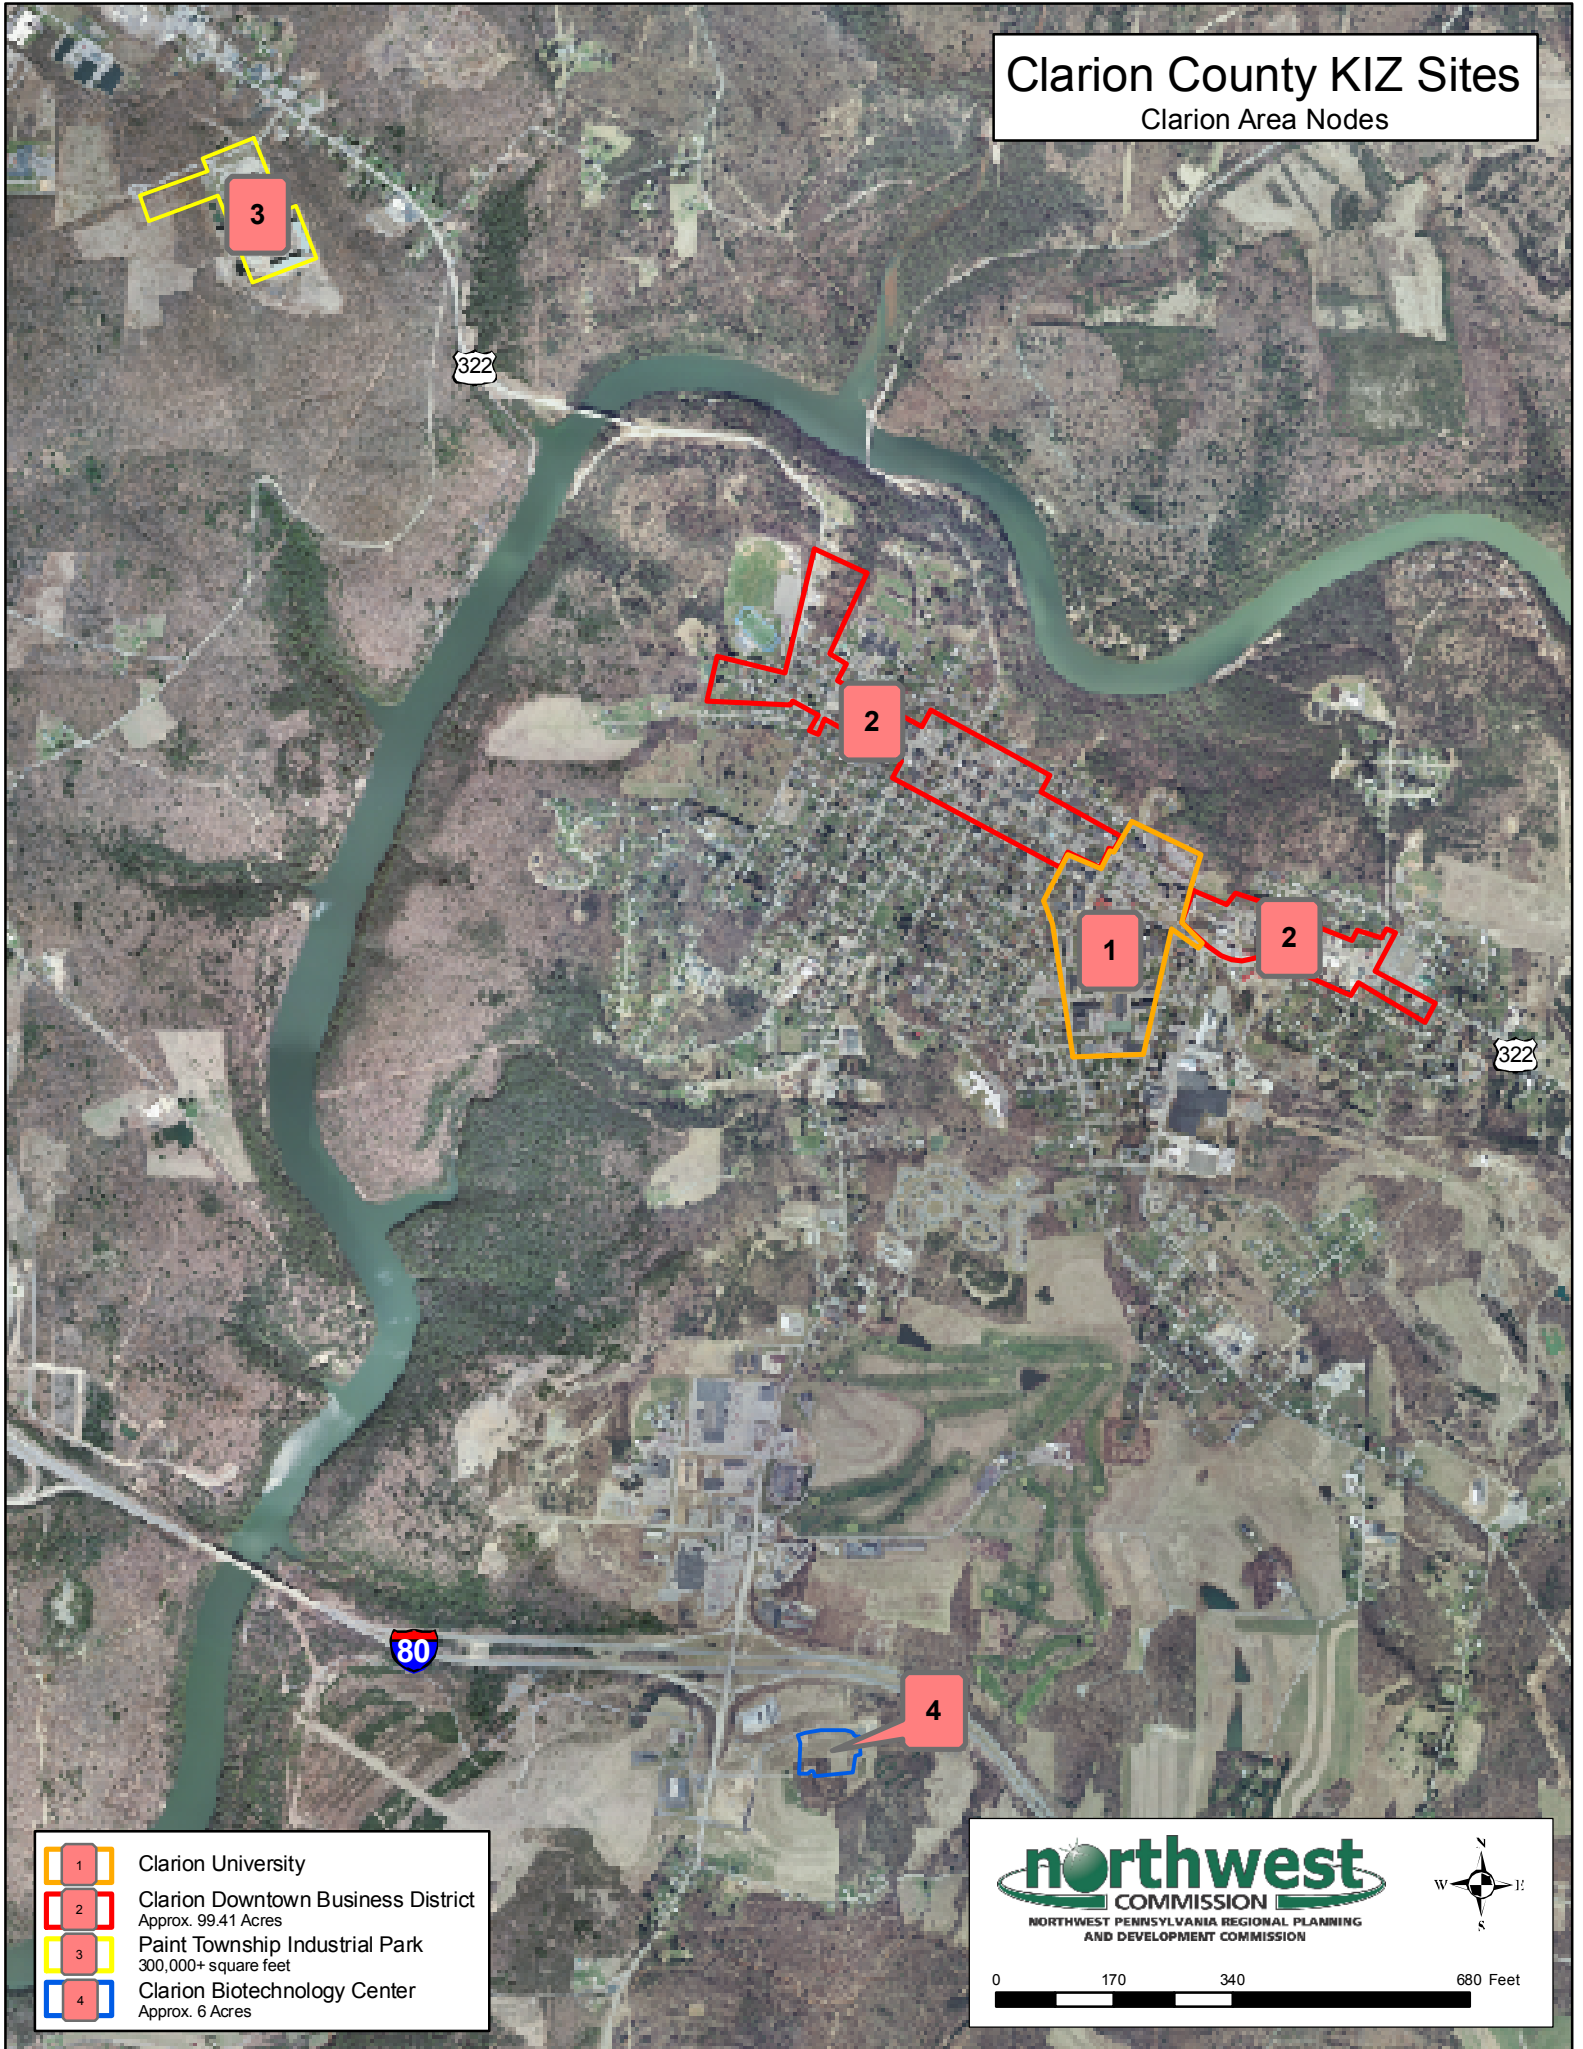

Clarion County KIZ Sites

Clarion Area Nodes

- 1 Clarion University
- 2 Clarion Downtown Business District
Approx. 99.41 Acres
- 3 Paint Township Industrial Park
300,000+ square feet
- 4 Clarion Biotechnology Center
Approx. 6 Acres

northwest
COMMISSION
NORTHWEST PENNSYLVANIA REGIONAL PLANNING
AND DEVELOPMENT COMMISSION

0 170 340 680 Feet